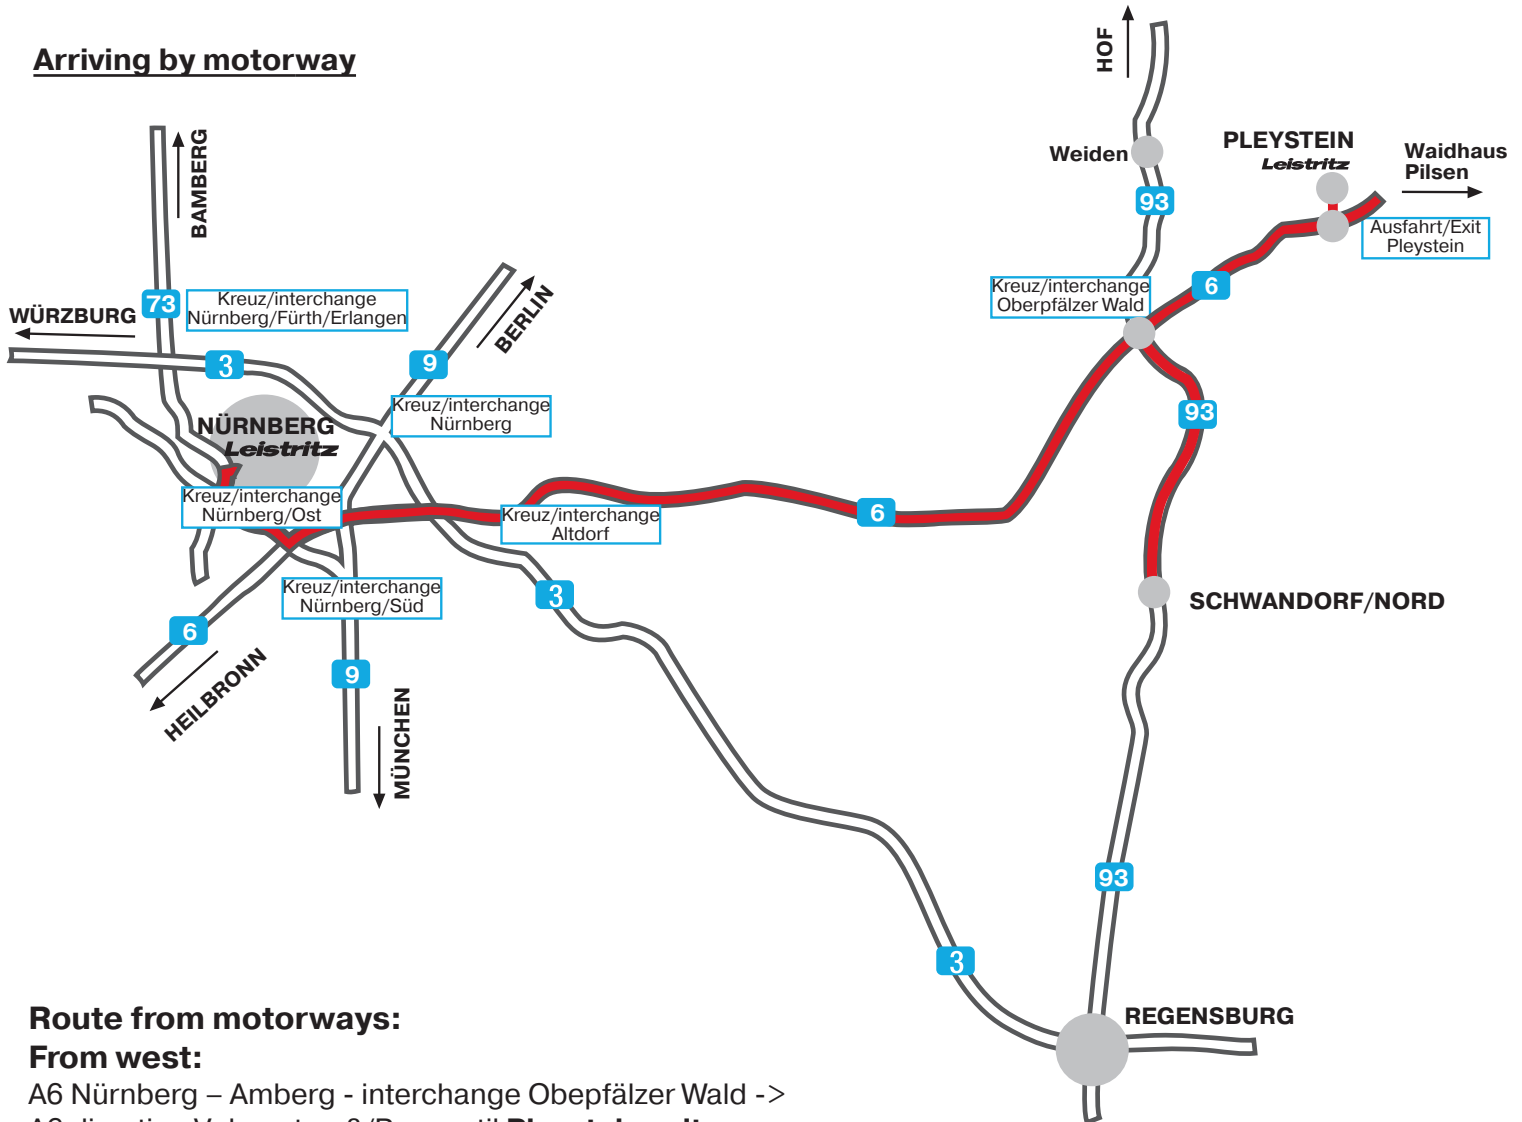

### Route from motorways:

#### From south:

A93 Regensburg – direction Weiden i.d.Opf. -> interchange Obepfälzer Wald -> A6 direction Vohenstrauß/Prag until **Pleystein exit**

#### From north:

A93 Hof – direction Weiden i.d.Opf. - Regensburg -> interchange Obepfälzer Wald -> A6 direction Vohenstrauß/Prag until **Pleystein exit**

#### From east:

A6 Prag – direction Pilsen -> German border -> **Pleystein exit**