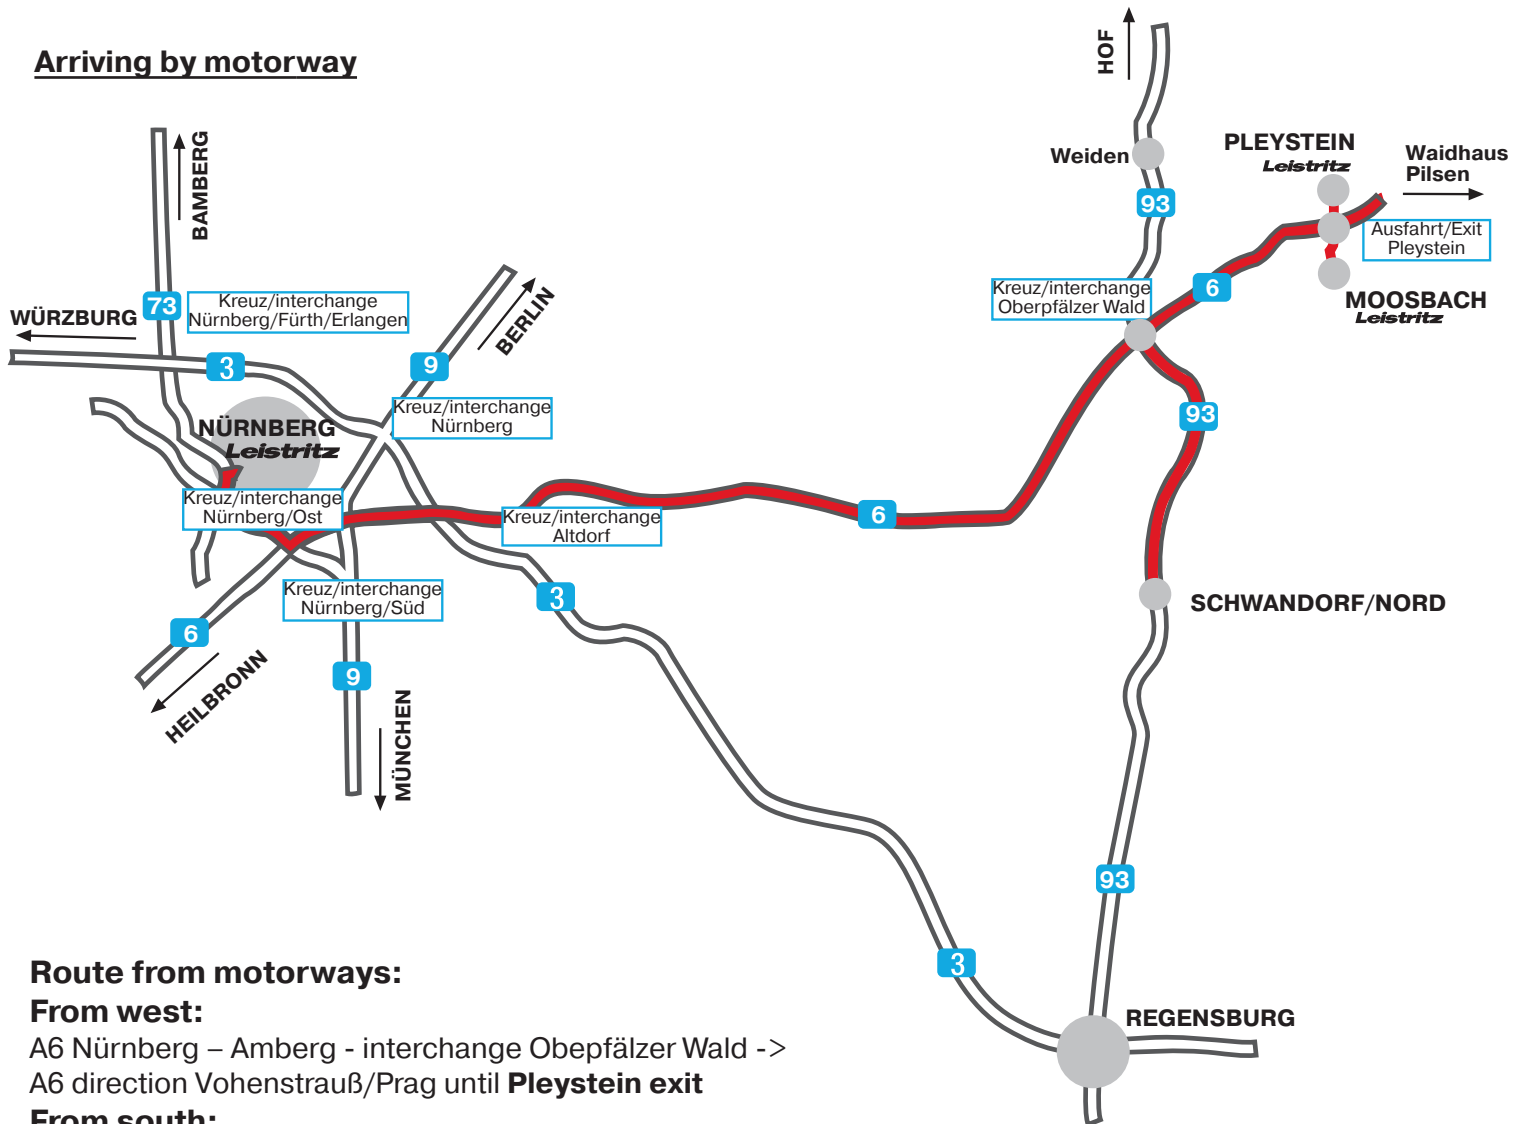

How to get to the Leistritz Produktionstechnik Pleystein factory and Moosbach stock

Arriving by motorway

Route from motorways:

From west:

A6 Nürnberg – Amberg - interchange Obepfälzer Wald ->
A6 direction Vohenstrauß/Prag until **Pleystein exit**

From south:

A93 Regensburg – direction Weiden i.d.Opf. -> interchange Obepfälzer Wald -> A6 direction Vohenstrauß/Prag
until **Pleystein exit**

From north:

A93 Hof – direction Weiden i.d.Opf. - Regensburg -> interchange Obepfälzer Wald -> A6 direction
Vohenstrauß/Prag until **Pleystein exit**

From east:

A6 Prag – direction Pilsen -> German border -> **Pleystein exit**

How to get to Pleystein

Address Pleystein:

LEISTRITZ PRODUKTIONSTECHNIK GMBH

Leistritzstr. 1-11

92714 Pleystein

Phone: +49 / 9654 / 89 - 0